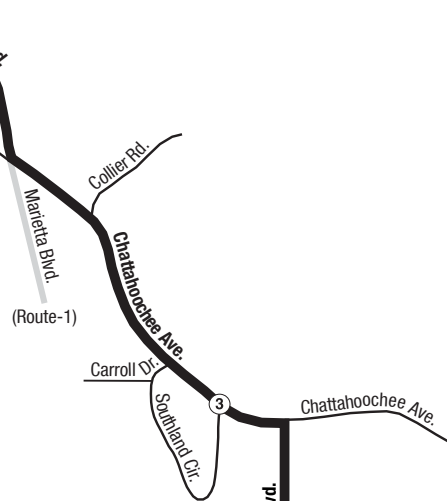

Routes intersecting at Marietta Boulevard:
Rutas intersectando en Marietta Boulevard:

- 1-Marietta Boulevard/Joseph E. Lowery Boulevard
- 14-14th Street/Blandtown
- 37-Defoors Ferry Road
- 60-Hightower Road

NORTH
NORTE

— INTERSECTING ROUTES
Rutas Intersectando

Ellsworth Industrial Blvd.

Huff Rd.

Routes intersecting at Midtown Station:
Rutas intersectando en la Estación Midtown:

- 12-Howell Mill Road/Cumberland
- 14-14th Street/Blandtown
- 36-North Decatur Road/Virginia Highland -Xpress