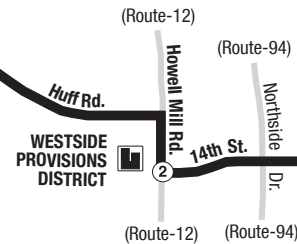

Routes intersecting at Marietta Boulevard:
Rutas intersectando en Marietta Boulevard:

- 1-Marietta Boulevard/Joseph E. Lowery Boulevard
- 14-14th Street/Blandtown
- 37-Defoors Ferry Road
- 60-Hightower Road

NORTH
NORTE

— INTERSECTING ROUTES
Rutas Intersectando

Ellsworth Industrial Blvd.

Huff Rd.

Routes intersecting at Midtown Station:
Rutas intersectando en la Estación Midtown:

- 12-Howell Mill Road/Cumberland
- 14-14th Street/Blandtown
- 36-North Decatur Road/Virginia Highland -Xpress