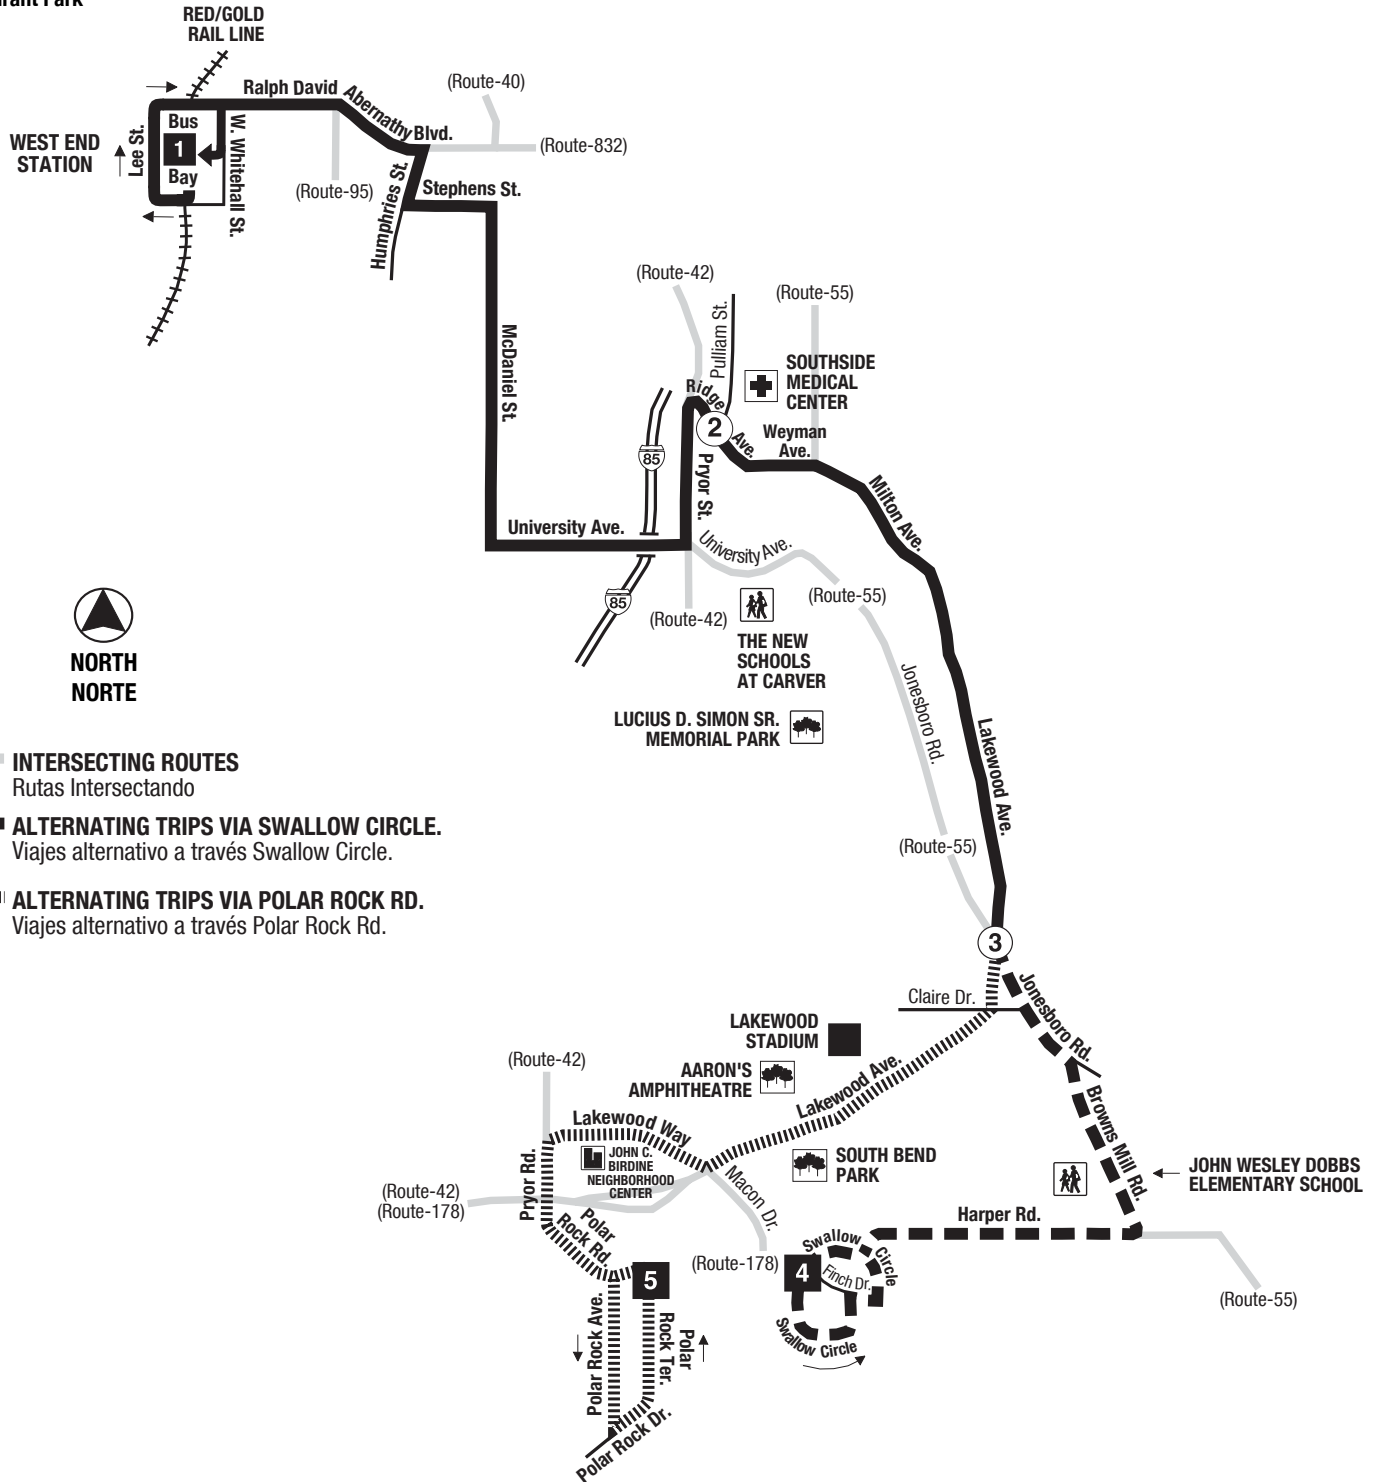

Routes intersecting at West End Station:
Rutas intersectando en la Estación West End:

- 1-Marietta Boulevard/Joseph E. Lowery Boulevard
- 40-Peachtree Street/Downtown
- 58-Hollywood Road/Lucile Avenue
- 68-Benjamin E. Mays Drive
- 71-Cascade Road
- 81-Venetian Hills/Delowe Drive
- 94-Northside Drive
- 95-Metropolitan Parkway
- 155-Pittsburgh
- 832-Grant Park

- INTERSECTING ROUTES**
Rutas Intersectando
- ALTERNATING TRIPS VIA SWALLOW CIRCLE.**
Viajes alternativo a través Swallow Circle.
- ALTERNATING TRIPS VIA POLAR ROCK RD.**
Viajes alternativo a través Polar Rock Rd.