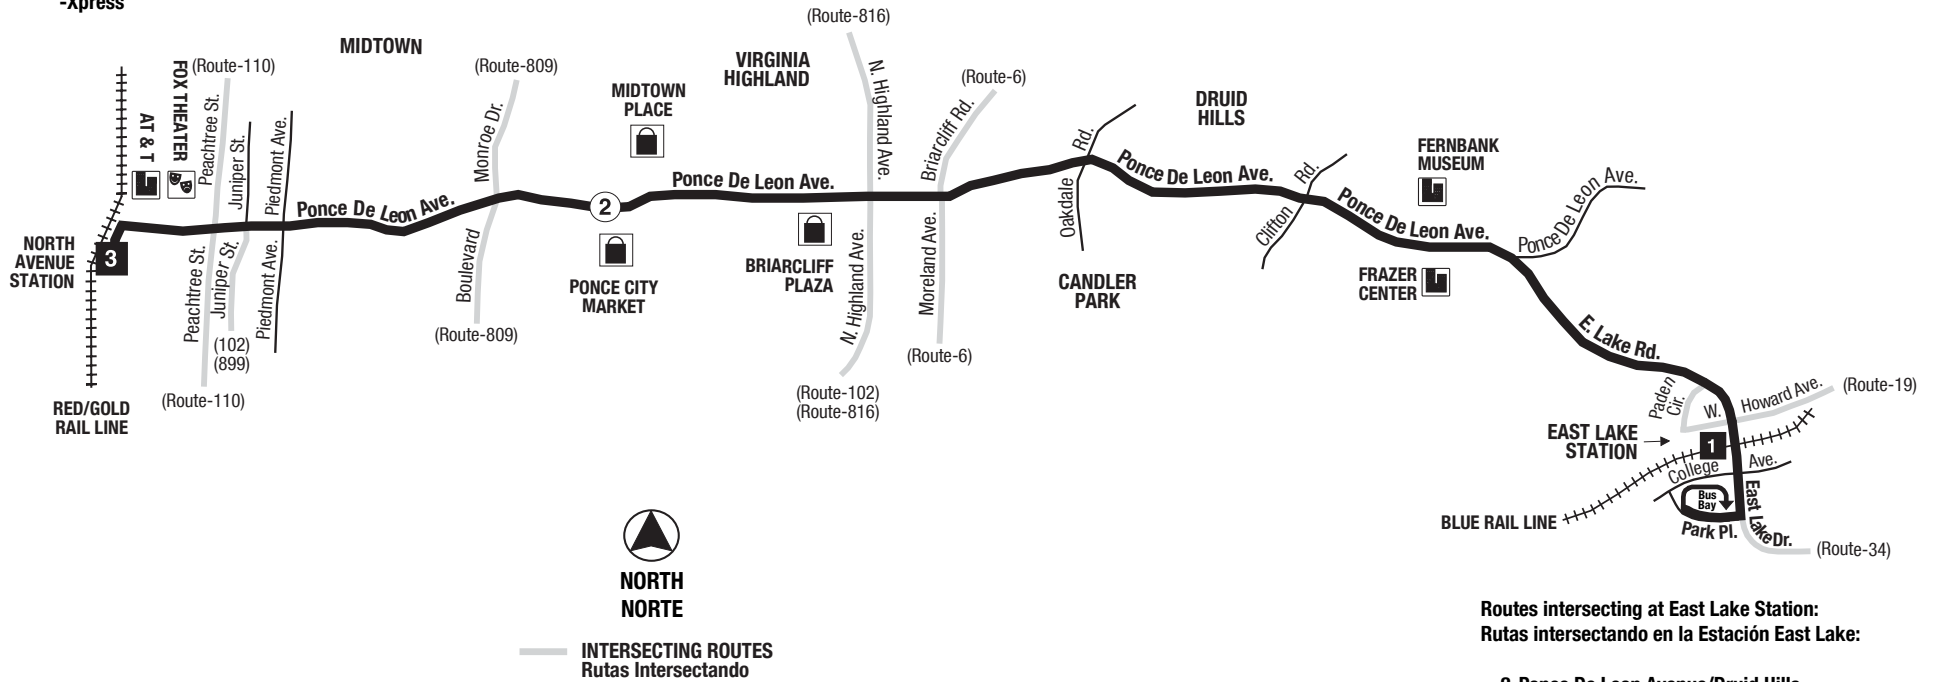

**Routes intersecting at North Avenue Station:
Rutas intersectando en la Estación North Avenue:**

- 2-Ponce De Leon Avenue/Druid Hills
- 50-Donald Lee Hollowell Parkway
- 51-Joseph E. Boone Boulevard
- 102-North Avenue/Little Five Points
- 899-Old Fourth Ward
- Xpress

**Routes intersecting at East Lake Station:
Rutas intersectando en la Estación East Lake:**

- 2-Ponce De Leon Avenue/Druid Hills
- 19-Clairmont Road/West Howard Avenue
- 34-Gresham Road