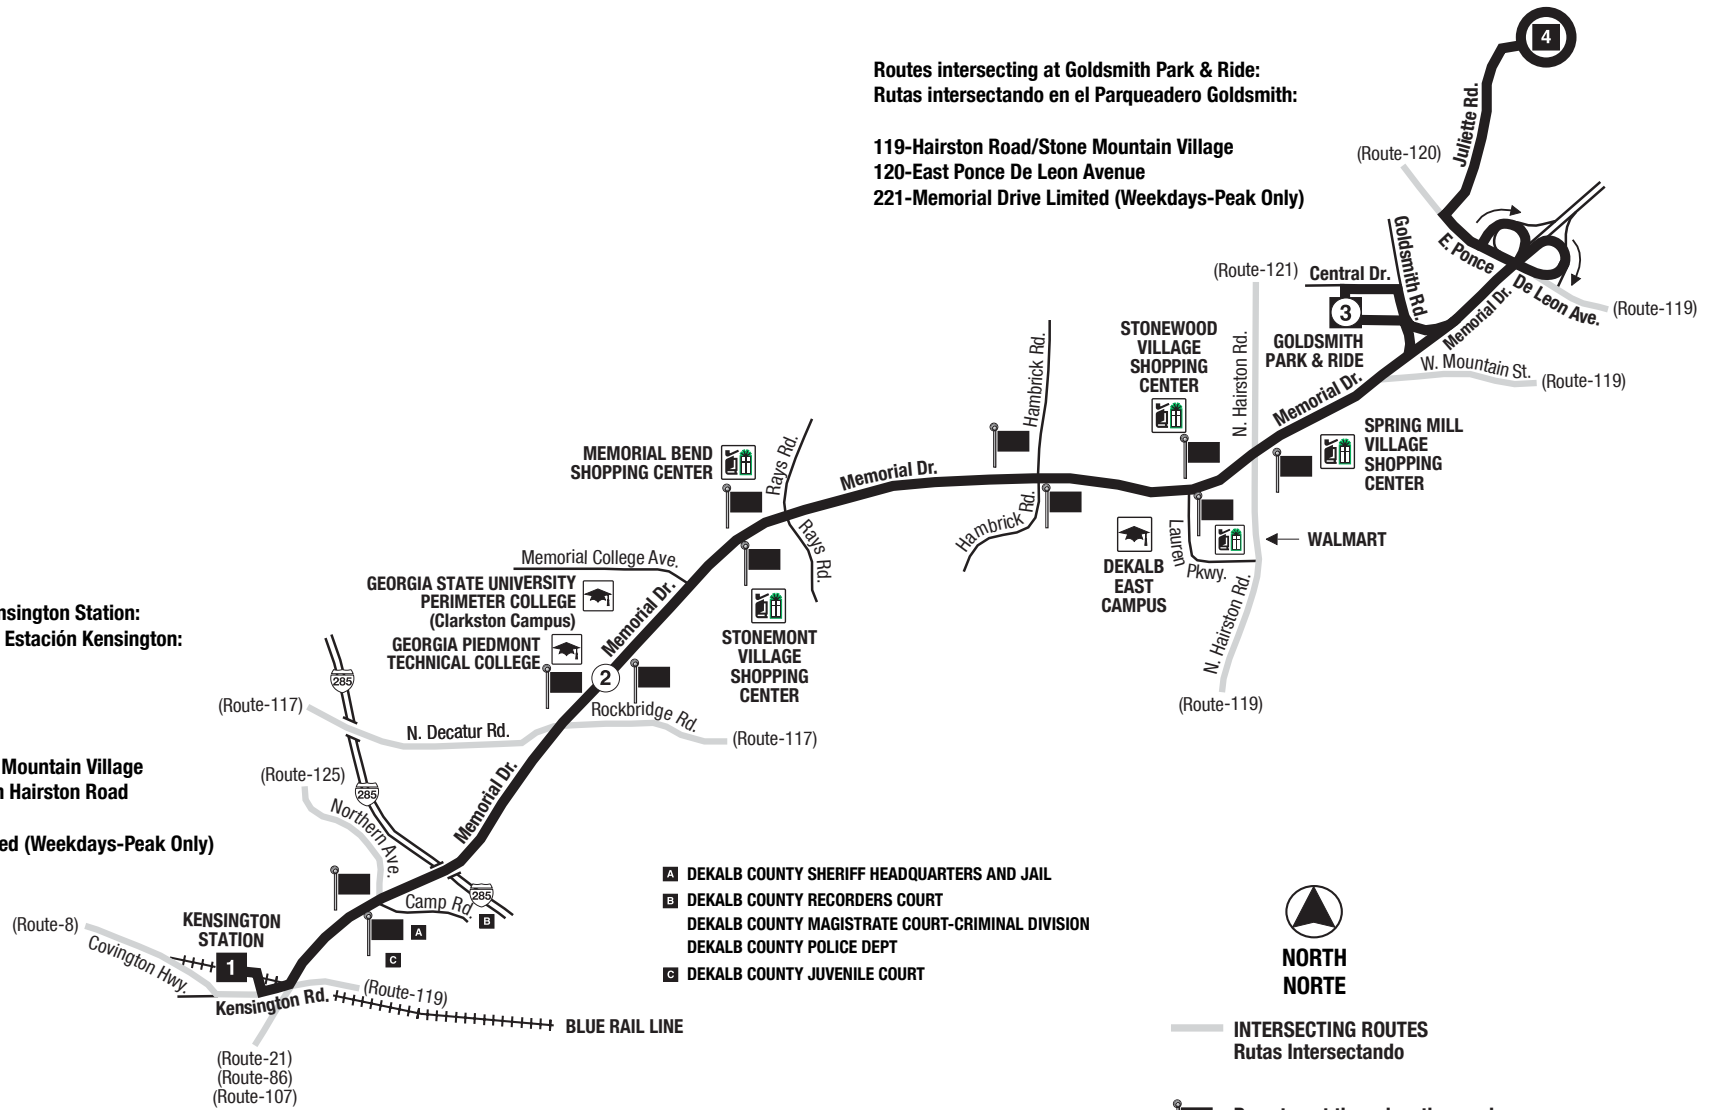

**Routes intersecting at Kensington Station:
Rutas intersectando en la Estación Kensington:**

- 21-Memorial Drive
- 86-Fairington Road
- 115-Covington Highway
- 119-Hairston Road/Stone Mountain Village
- 121-Memorial Drive/North Hairston Road
- 125-Clarkston
- 221-Memorial Drive Limited (Weekdays-Peak Only)

**Routes intersecting at Goldsmith Park & Ride:
Rutas intersectando en el Parqueadero Goldsmith:**

- 119-Hairston Road/Stone Mountain Village
- 120-East Ponce De Leon Avenue
- 221-Memorial Drive Limited (Weekdays-Peak Only)

- A** DEKALB COUNTY SHERIFF HEADQUARTERS AND JAIL
- B** DEKALB COUNTY RECORDERS COURT
- DEKALB COUNTY MAGISTRATE COURT-CRIMINAL DIVISION
- DEKALB COUNTY POLICE DEPT
- C** DEKALB COUNTY JUVENILE COURT

**NORTH
NORTE**

— INTERSECTING ROUTES
Rutas Intersectando

Bus stop at these locations only.
Las paradas de autobús sólo en estos lugares.