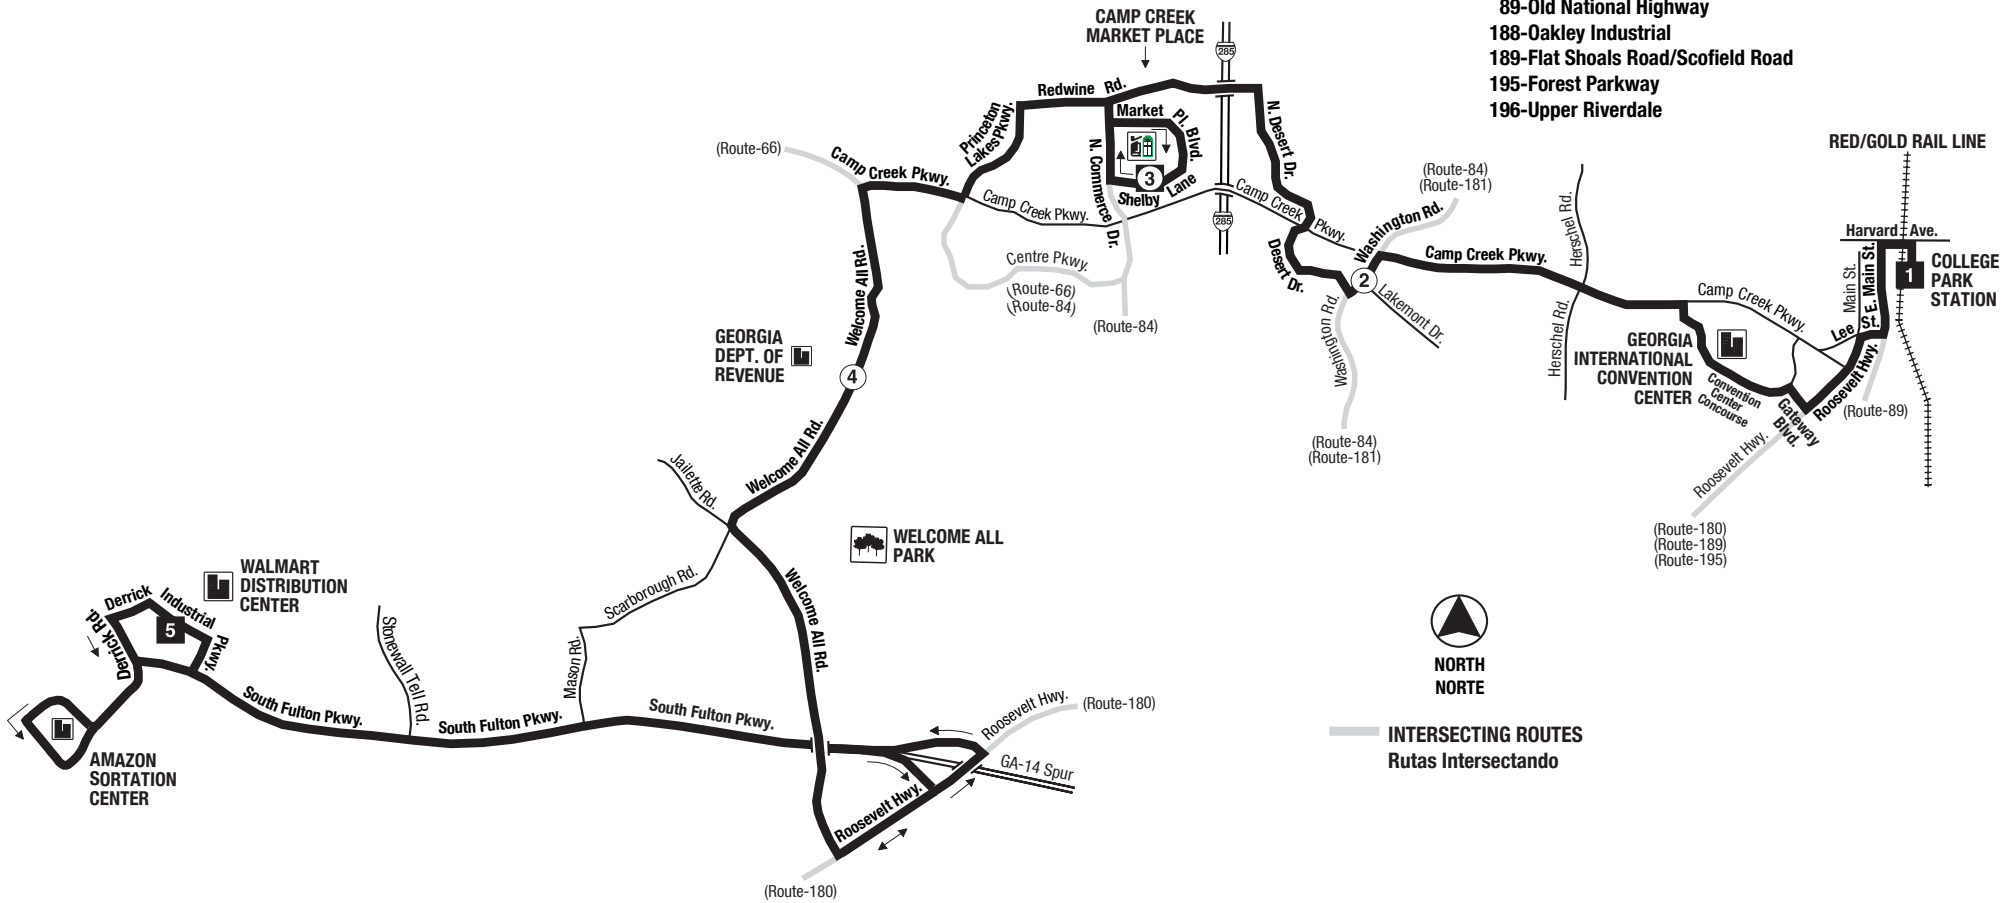

**Routes intersecting at College Park Station:
Rutas intersectando en la Estación College Park:**

- North Bays:
Bahías del Norte:**
- 82-Camp Creek/South Fulton Parkway
 - 93-Headland Drive/Main Street
 - 172-Sylvan Road/Virginia Avenue
 - 180-Roosevelt Highway

- South Bays:
Bahías del Sur:**
- 89-Old National Highway
 - 188-Oakley Industrial
 - 189-Flat Shoals Road/Scofield Road
 - 195-Forest Parkway
 - 196-Upper Riverdale

**Routes intersecting at Camp Creek Marketplace:
Rutas intersectando en la Camp Creek Marketplace:**

- 66-Lynhurst Drive/Princeton Lakes
- 82-Camp Creek/South Fulton Parkway
- 84-Washington Road/Camp Creek Marketplace

INTERSECTING ROUTES
Rutas Intersectando